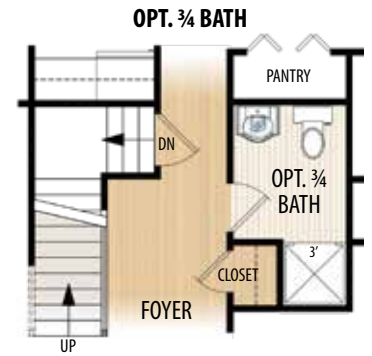

THE BELLE GROVE I
2 Story, 2,549 sq.ft.

AMERICAN FARMHOUSE

TOWN & COUNTRY

THE BELLE GROVE I

Updated October 13, 2020

2 Story • 2,549 sq.ft. • 4 Bedrooms • 2.5 (Opt. 3) Baths • Living Room • Dining Room • Study • 2 Car Garage

SECOND FLOOR PLAN

AMERICAN FARMHOUSE ELEVATION

OPT. WINDOWS & TRANSOM

FIRST FLOOR PLAN

AMERICAN FARMHOUSE ELEVATION

OPT. SIDE-LOAD GARAGE

Marketing Disclaimer: The renderings and visual media used in our marketing are for illustrative purposes only. They depict options and upgrades that are available to purchase but may not be included in the standard feature package. For a full list of our models, standard features and available options contact a member of our sales team. All plans and specifications are believed correct at time of publication, however accuracy is not fully guaranteed. All dimensions, sizes, and descriptions shown are approximate. Amedore Homes et al, reserves the right to revise content without notice or obligation.