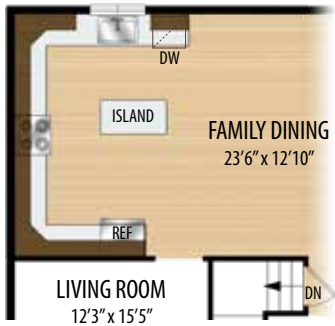

THE BELLE GROVE II
2 Story, 2,819 sq.ft.

AMERICAN FARMHOUSE elevation shown.

AMERICAN FARMHOUSE

AMERICAN CRAFTSMAN

THE BELLE GROVE II

Updated October 13, 2020

2 Story • 2,819 sq.ft. • 4 Bedrooms • 2.5 Baths • Living Room • Dining Room • Study • Opt. 2nd Floor Laundry • 2 Car Garage

SECOND FLOOR PLAN

OPT. SECOND FLOOR LAUNDRY

AMERICAN CRAFTSMAN ELEVATION

OPT. KITCHEN EXPANSION

FIRST FLOOR PLAN

OPT. SIDE-LOAD GARAGE

OPT. ¾ BATH

AMERICAN CRAFTSMAN ELEVATION