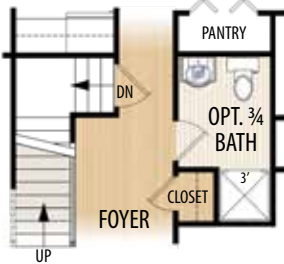

THE BELLE GROVE II
2 Story, 2,819 sq.ft.

AMERICAN FARMHOUSE elevation shown.

AMERICAN FARMHOUSE

AMERICAN CRAFTSMAN

THE BELLE GROVE II

Updated October 13, 2020

2 Story • 2,819 sq.ft. • 4 Bedrooms • 2.5 Baths • Living Room • Dining Room • Study • Opt. 2nd Floor Laundry • 2 Car Garage

SECOND FLOOR PLAN

OPT. SECOND FLOOR LAUNDRY

AMERICAN CRAFTSMAN ELEVATION

OPT. KITCHEN EXPANSION

FIRST FLOOR PLAN

OPT. SIDE-LOAD GARAGE

OPT. ¾ BATH

AMERICAN CRAFTSMAN ELEVATION