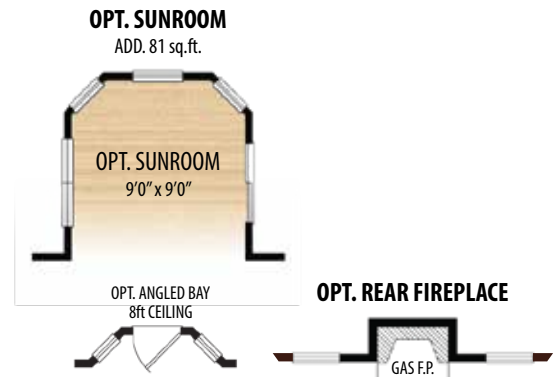

THE CYRESS I
2 Story, 2,452 sq.ft.

COUNTRY MANOR

AMERICAN FARMHOUSE

TOWN & COUNTRY

THE CYPRESS I

2 Story • 2,452 sq.ft. • 4 Bedrooms • 2.5 Baths • Dining Room • Living Room / Opt. Study • Opt. Sunroom • 2 Car Garage

SECOND FLOOR PLAN

FIRST FLOOR PLAN

AMERICAN FARMHOUSE ELEVATION

Marketing Disclaimer: The renderings and visual media used in our marketing are for illustrative purposes only. They depict options and upgrades that are available to purchase but may not be included in the standard feature package. For a full list of our models, standard features and available options contact a member of our sales team. All plans and specifications are believed correct at time of publication, however accuracy is not fully guaranteed. All dimensions, sizes, and descriptions shown are approximate. Amedore Homes et al, reserves the right to revise content without notice or obligation.