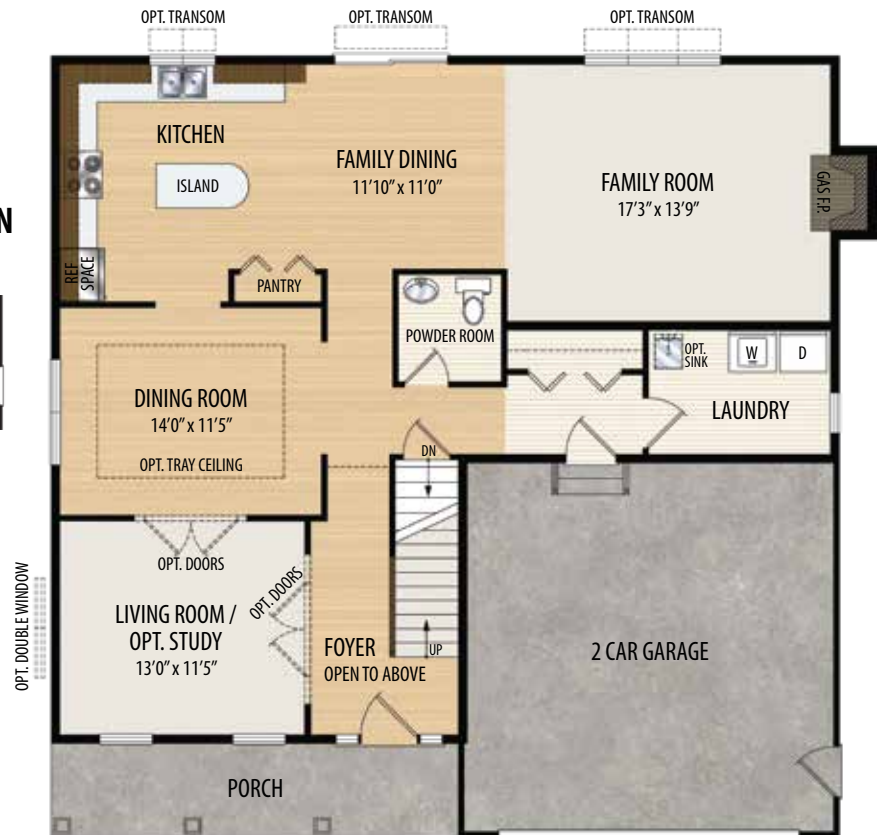

THE CYRESS I
2 Story, 2,452 sq.ft.

COUNTRY MANOR

AMERICAN FARMHOUSE

TOWN & COUNTRY

THE CYPRESS I

2 Story • 2,452 sq.ft. • 4 Bedrooms • 2.5 Baths • Dining Room • Living Room / Opt. Study • Opt. Sunroom • 2 Car Garage

SECOND FLOOR PLAN

FIRST FLOOR PLAN

AMERICAN FARMHOUSE ELEVATION

Marketing Disclaimer: The renderings and visual media used in our marketing are for illustrative purposes only. They depict options and upgrades that are available to purchase but may not be included in the standard feature package. For a full list of our models, standard features and available options contact a member of our sales team. All plans and specifications are believed correct at time of publication, however accuracy is not fully guaranteed. All dimensions, sizes, and descriptions shown are approximate. Amedore Homes et al, reserves the right to revise content without notice or obligation.