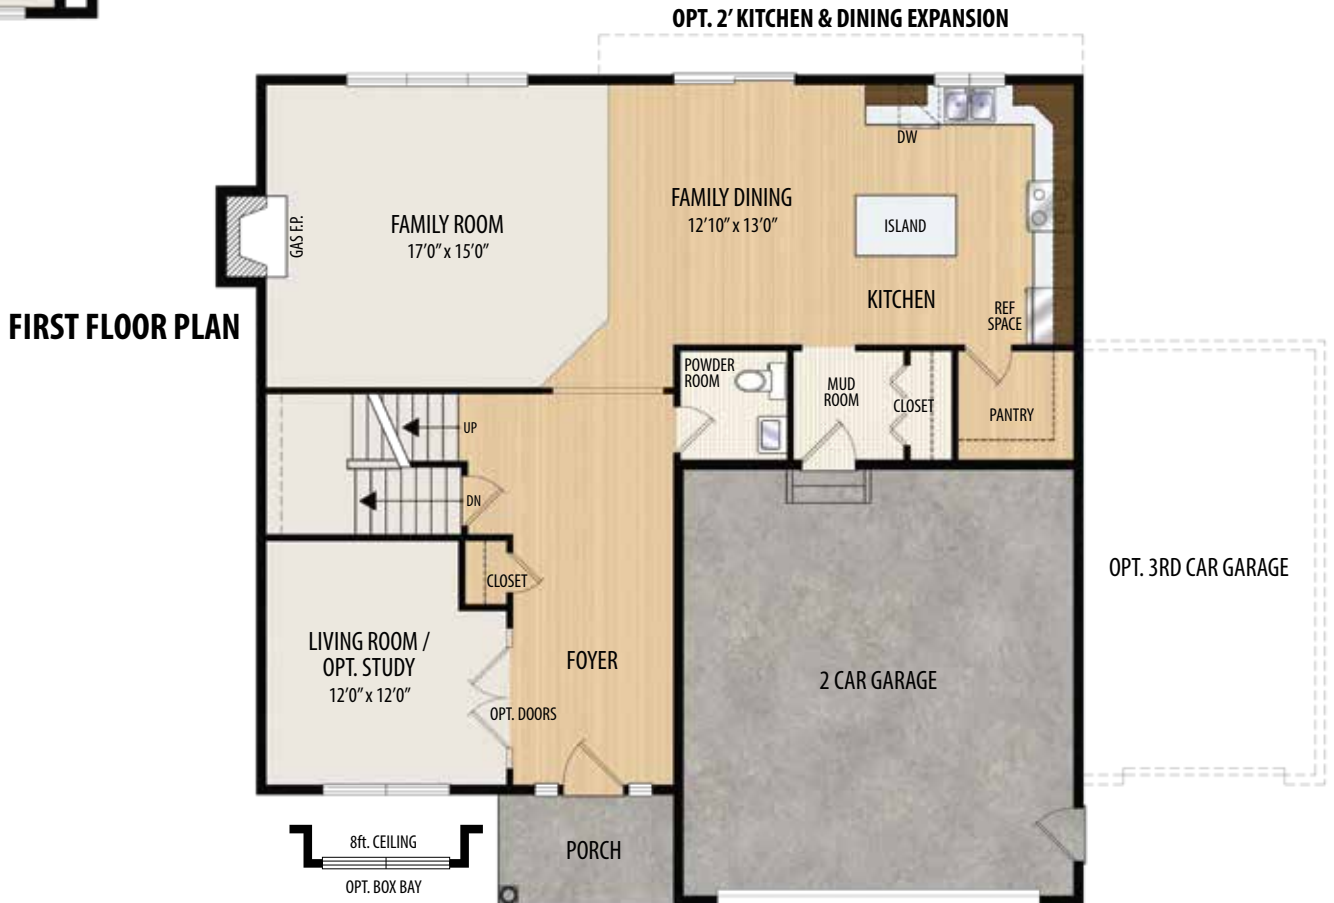

THE GRAMERCY I
2 Story, 2,206 sq.ft.

AMERICAN FARMHOUSE elevation shown with optional first-floor box bay window, and metal accent roofs.

AMERICAN FARMHOUSE

THE GRAMERCY I

Updated October 13, 2020

2 Story • 2,206 sq.ft. • 3 Bedrooms • 2.5 Baths • Living Room / Opt. Study • 2nd Floor Laundry • 2 Car Garage (Opt. 3)

SECOND FLOOR PLAN

FIRST FLOOR PLAN

Marketing Disclaimer: The renderings and visual media used in our marketing are for illustrative purposes only. They depict options and upgrades that are available to purchase but may not be included in the standard feature package. For a full list of our models, standard features and available options contact a member of our sales team. All plans and specifications are believed correct at time of publication, however accuracy is not fully guaranteed. All dimensions, sizes, and descriptions shown are approximate. Amedore Homes et al, reserves the right to revise content without notice or obligation.