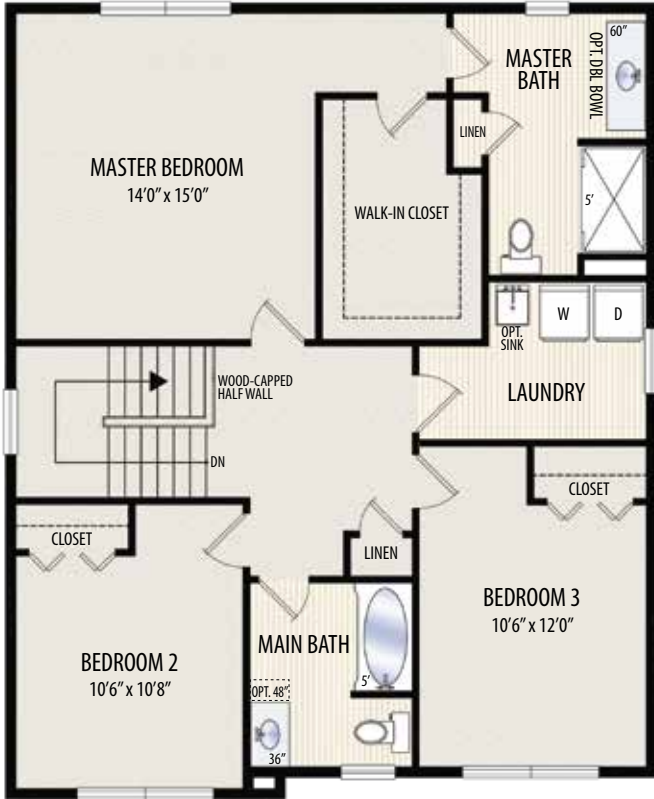

THE GRAMERCY I
2 Story, 2,206 sq.ft.

AMERICAN FARMHOUSE elevation shown with optional first-floor box bay window, and metal accent roofs.

AMERICAN FARMHOUSE

THE GRAMERCY I

Updated October 13, 2020

2 Story • 2,206 sq.ft. • 3 Bedrooms • 2.5 Baths • Living Room / Opt. Study • 2nd Floor Laundry • 2 Car Garage (Opt. 3)

SECOND FLOOR PLAN

FIRST FLOOR PLAN

Marketing Disclaimer: The renderings and visual media used in our marketing are for illustrative purposes only. They depict options and upgrades that are available to purchase but may not be included in the standard feature package. For a full list of our models, standard features and available options contact a member of our sales team. All plans and specifications are believed correct at time of publication, however accuracy is not fully guaranteed. All dimensions, sizes, and descriptions shown are approximate. Amedore Homes et al, reserves the right to revise content without notice or obligation.