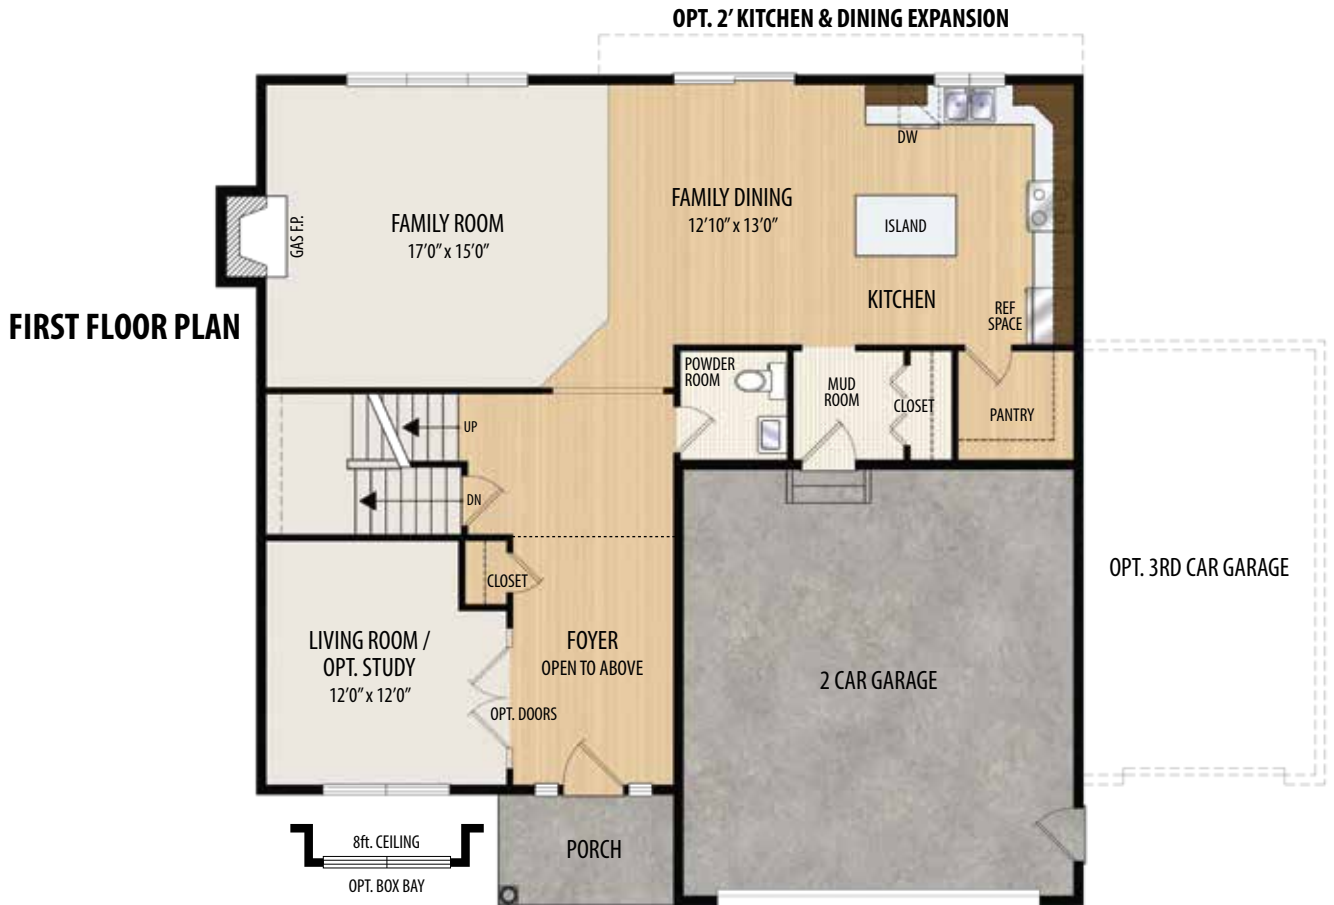

THE GRAMERCY II
2 Story, 2,602 sq.ft.

AMERICAN CRAFTSMAN elevation shown.

AMERICAN CRAFTSMAN

THE GRAMERCY II

Updated October 13, 2020

2 Story • 2,602 sq.ft. • 2-Story Foyer • 4 Bedrooms • 2.5 Baths • Living Room / Opt. Study • 2nd Floor Laundry • 2 Car Garage (Opt. 3)

SECOND FLOOR PLAN

FIRST FLOOR PLAN

OPT. 2' KITCHEN & DINING EXPANSION

OPT. 3RD CAR GARAGE

Marketing Disclaimer: The renderings and visual media used in our marketing are for illustrative purposes only. They depict options and upgrades that are available to purchase but may not be included in the standard feature package. For a full list of our models, standard features and available options contact a member of our sales team. All plans and specifications are believed correct at time of publication, however accuracy is not fully guaranteed. All dimensions, sizes, and descriptions shown are approximate. Amedore Homes et al, reserves the right to revise content without notice or obligation.

©Amedore Homes, Inc 2020

518.456.1010
amedorehomes.com

Amedore INC.
H O M E S
Surround Yourself with Excellence!

THE GRAMERCY II: ALTERNATE LAYOUT

Updated October 13, 2020

2 Story • 2,602 sq.ft. • 4 Bedrooms • 2.5 Baths • Living Room / Opt. Study • 2nd Floor Laundry • 2 Car Garage (Opt. 3)

SECOND FLOOR PLAN

OPT. 2' KITCHEN & DINING EXPANSION

FIRST FLOOR PLAN

Marketing Disclaimer: The renderings and visual media used in our marketing are for illustrative purposes only. They depict options and upgrades that are available to purchase but may not be included in the standard feature package. For a full list of our models, standard features and available options contact a member of our sales team. All plans and specifications are believed correct at time of publication, however accuracy is not fully guaranteed. All dimensions, sizes, and descriptions shown are approximate. Amedore Homes et al, reserves the right to revise content without notice or obligation.