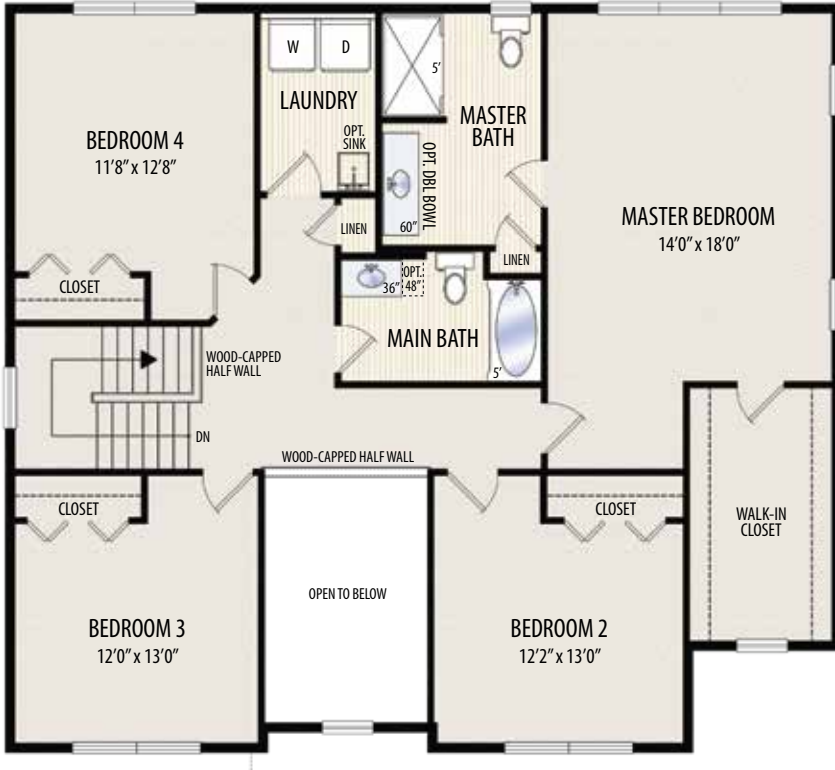

THE GRAMERCY II
2 Story, 2,602 sq.ft.

AMERICAN CRAFTSMAN elevation shown.

AMERICAN CRAFTSMAN

THE GRAMERCY II

Updated October 13, 2020

2 Story • 2,602 sq.ft. • 2-Story Foyer • 4 Bedrooms • 2.5 Baths • Living Room / Opt. Study • 2nd Floor Laundry • 2 Car Garage (Opt. 3)

SECOND FLOOR PLAN

FIRST FLOOR PLAN

OPT. 2' KITCHEN & DINING EXPANSION

OPT. 3RD CAR GARAGE

Marketing Disclaimer: The renderings and visual media used in our marketing are for illustrative purposes only. They depict options and upgrades that are available to purchase but may not be included in the standard feature package. For a full list of our models, standard features and available options contact a member of our sales team. All plans and specifications are believed correct at time of publication, however accuracy is not fully guaranteed. All dimensions, sizes, and descriptions shown are approximate. Amedore Homes et al, reserves the right to revise content without notice or obligation.

©Amedore Homes, Inc 2020

518.456.1010
amedorehomes.com

Amedore INC.
H O M E S
Surround Yourself with Excellence!

THE GRAMERCY II: ALTERNATE LAYOUT

Updated October 13, 2020

2 Story • 2,602 sq.ft. • 4 Bedrooms • 2.5 Baths • Living Room / Opt. Study • 2nd Floor Laundry • 2 Car Garage (Opt. 3)

SECOND FLOOR PLAN

OPT. 2' KITCHEN & DINING EXPANSION

FIRST FLOOR PLAN

Marketing Disclaimer: The renderings and visual media used in our marketing are for illustrative purposes only. They depict options and upgrades that are available to purchase but may not be included in the standard feature package. For a full list of our models, standard features and available options contact a member of our sales team. All plans and specifications are believed correct at time of publication, however accuracy is not fully guaranteed. All dimensions, sizes, and descriptions shown are approximate. Amedore Homes et al, reserves the right to revise content without notice or obligation.