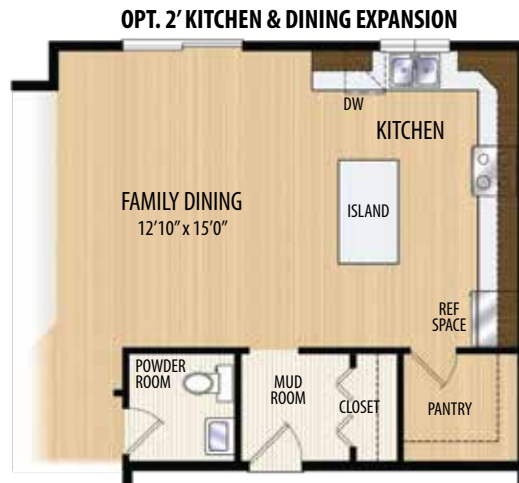

THE GRAMERCY II
2 Story, 2,602 sq.ft.

AMERICAN CRAFTSMAN elevation shown.

AMERICAN CRAFTSMAN

THE GRAMERCY II

Updated October 13, 2020

2 Story • 2,602 sq.ft. • 2-Story Foyer • 4 Bedrooms • 2.5 Baths • Living Room / Opt. Study • 2nd Floor Laundry • 2 Car Garage (Opt. 3)

SECOND FLOOR PLAN

FIRST FLOOR PLAN

OPT. 2' KITCHEN & DINING EXPANSION

OPT. 3RD CAR GARAGE

Marketing Disclaimer: The renderings and visual media used in our marketing are for illustrative purposes only. They depict options and upgrades that are available to purchase but may not be included in the standard feature package. For a full list of our models, standard features and available options contact a member of our sales team. All plans and specifications are believed correct at time of publication, however accuracy is not fully guaranteed. All dimensions, sizes, and descriptions shown are approximate. Amedore Homes et al, reserves the right to revise content without notice or obligation.

©Amedore Homes, Inc 2020

518.456.1010
amedorehomes.com

Amedore INC.
H O M E S
Surround Yourself with Excellence!

THE GRAMERCY II: ALTERNATE LAYOUT

Updated October 13, 2020

2 Story • 2,602 sq.ft. • 4 Bedrooms • 2.5 Baths • Living Room / Opt. Study • 2nd Floor Laundry • 2 Car Garage (Opt. 3)

SECOND FLOOR PLAN

OPT. 2' KITCHEN & DINING EXPANSION

FIRST FLOOR PLAN

Marketing Disclaimer: The renderings and visual media used in our marketing are for illustrative purposes only. They depict options and upgrades that are available to purchase but may not be included in the standard feature package. For a full list of our models, standard features and available options contact a member of our sales team. All plans and specifications are believed correct at time of publication, however accuracy is not fully guaranteed. All dimensions, sizes, and descriptions shown are approximate. Amedore Homes et al, reserves the right to revise content without notice or obligation.