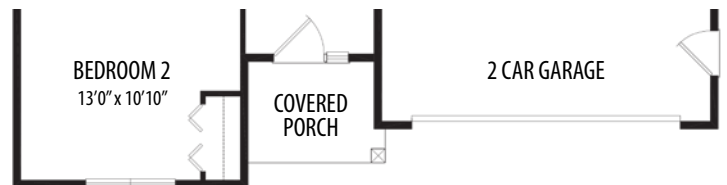

THE LANCASTER
1 Story, 1,514 sq.ft.

AMERICAN FARMHOUSE elevation shown with optional cultured stone.

TOWN & COUNTRY

AMERICAN FARMHOUSE
Shown with optional cultured stone.

THE LANCASTER

Updated October 13, 2020

1 Story • 1,514 sq.ft. • 2 Bedrooms (Opt. 3) • 2 Baths • Study • Opt. Extended Dining Area • 2 Car Garage

FIRST FLOOR PLAN

TOWN & COUNTRY ELEVATION

AMERICAN FARMHOUSE ELEVATION

Marketing Disclaimer: The renderings and visual media used in our marketing are for illustrative purposes only. They depict options and upgrades that are available to purchase but may not be included in the standard feature package. For a full list of our models, standard features and available options contact a member of our sales team. All plans and specifications are believed correct at time of publication, however accuracy is not fully guaranteed. All dimensions, sizes, and descriptions shown are approximate. Amedore Homes et al, reserves the right to revise content without notice or obligation.