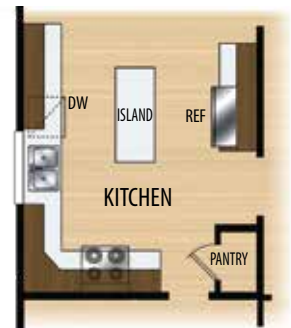

THE MULBERRY
1.5 Story, 2,737 sq.ft.

AMERICAN FARMHOUSE elevation shown.

AMERICAN FARMHOUSE

COUNTRY MANOR

THE MULBERRY

1.5 Story • 2,737 sq.ft. • 3 Bedrooms (Opt. 4th) • 1st Floor Master • 2.5 Baths • Opt. Study • Media Loft • 2 Car Garage

FIRST FLOOR PLAN

AMERICAN FARMHOUSE ELEVATION

AMERICAN FARMHOUSE ELEVATION

OPT. LUXURY MASTER BATH

OPT. OPEN KITCHEN

COUNTRY MANOR ELEVATION

COUNTRY MANOR ELEVATION

Marketing Disclaimer: The renderings and visual media used in our marketing are for illustrative purposes only. They depict options and upgrades that are available to purchase but may not be included in the standard feature package. For a full list of our models, standard features and available options contact a member of our sales team. All plans and specifications are believed correct at time of publication, however accuracy is not fully guaranteed. All dimensions, sizes, and descriptions shown are approximate. Amedore Homes et al, reserves the right to revise content without notice or obligation.