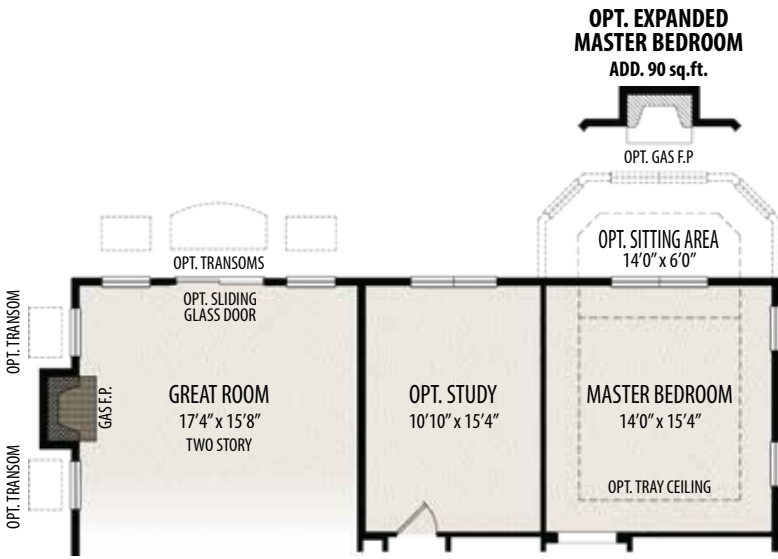

THE MULBERRY
1.5 Story, 2,737 sq.ft.

AMERICAN FARMHOUSE elevation shown.

AMERICAN FARMHOUSE

COUNTRY MANOR

THE MULBERRY

1.5 Story • 2,737 sq.ft. • 3 Bedrooms (Opt. 4th) • 1st Floor Master • 2.5 Baths • Opt. Study • Media Loft • 2 Car Garage

FIRST FLOOR PLAN

AMERICAN FARMHOUSE ELEVATION

AMERICAN FARMHOUSE ELEVATION

OPT. LUXURY MASTER BATH

OPT. OPEN KITCHEN

COUNTRY MANOR ELEVATION

COUNTRY MANOR ELEVATION

Marketing Disclaimer: The renderings and visual media used in our marketing are for illustrative purposes only. They depict options and upgrades that are available to purchase but may not be included in the standard feature package. For a full list of our models, standard features and available options contact a member of our sales team. All plans and specifications are believed correct at time of publication, however accuracy is not fully guaranteed. All dimensions, sizes, and descriptions shown are approximate. Amedore Homes et al, reserves the right to revise content without notice or obligation.