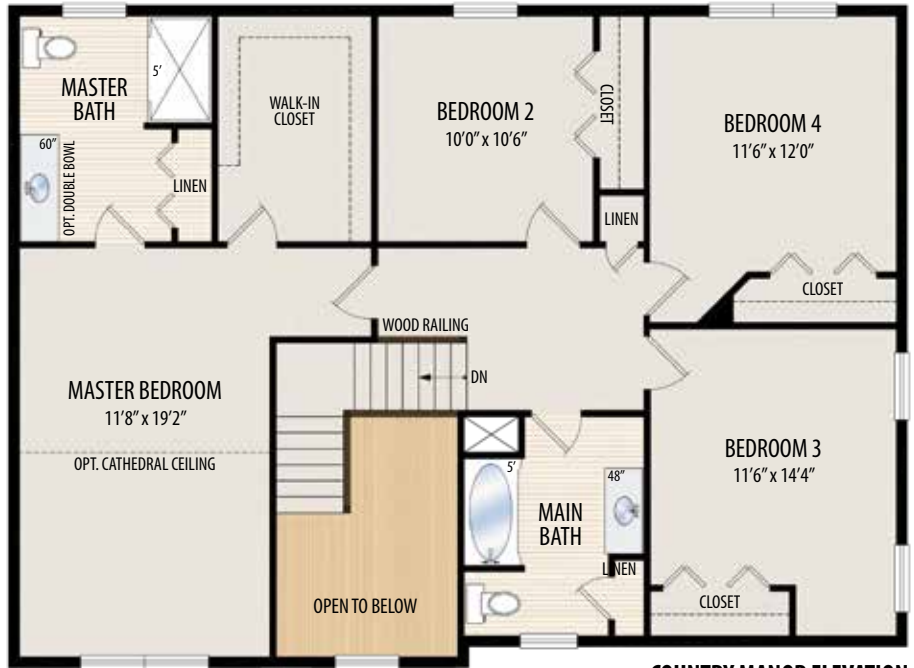

THE OAKHILL ALTERNATE FLOORPLAN

Updated October 13, 2020

2 Story • 2,455 sq.ft. • 4 Bedrooms • 2.5 Baths • 2-Story Foyer • 1st Floor Laundry • Opt. Sunroom • 2 Car Garage

SECOND FLOOR PLAN

COUNTRY MANOR ELEVATION

AMERICAN CRAFTSMAN ELEVATION