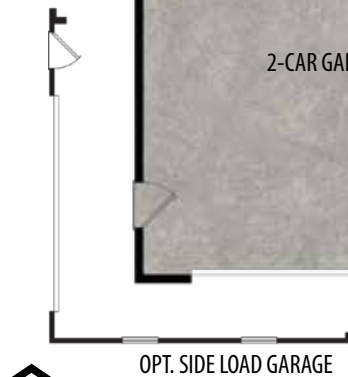

THE PRESTON I
2 Story, 2,801 sq.ft.

COUNTRY MANOR elevation shown.

COUNTRY MANOR

AMERICAN FARMHOUSE

THE PRESTON I

Updated January 13, 2021

2 Story • 2,801 sq.ft • 4 Bedrooms • 2.5 Baths • Dining Room • Study • 2 Car Garage

SECOND FLOOR PLAN

FIRST FLOOR PLAN

AMERICAN FARMHOUSE ELEVATION

COUNTRY MANOR ELEVATION

OPT. SIDE LOAD GARAGE

COUNTRY MANOR ELEVATION

Marketing Disclaimer: The renderings and visual media used in our marketing are for illustrative purposes only. They depict options and upgrades that are available to purchase but may not be included in the standard feature package. For a full list of our models, standard features and available options contact a member of our sales team. All plans and specifications are believed correct at time of publication, however accuracy is not fully guaranteed. All dimensions, sizes, and descriptions shown are approximate. Amedore Homes et al, reserves the right to revise content without notice or obligation.