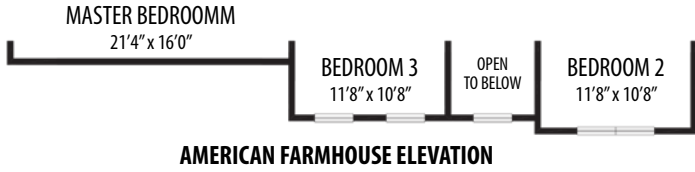

THE PRESTON I
2 Story, 2,801 sq.ft.

COUNTRY MANOR elevation shown.

COUNTRY MANOR

AMERICAN FARMHOUSE

THE PRESTON I

Updated January 13, 2021

2 Story • 2,801 sq.ft • 4 Bedrooms • 2.5 Baths • Dining Room • Study • 2 Car Garage

SECOND FLOOR PLAN

FIRST FLOOR PLAN

AMERICAN FARMHOUSE ELEVATION

COUNTRY MANOR ELEVATION

OPT. SIDE LOAD GARAGE

COUNTRY MANOR ELEVATION

Marketing Disclaimer: The renderings and visual media used in our marketing are for illustrative purposes only. They depict options and upgrades that are available to purchase but may not be included in the standard feature package. For a full list of our models, standard features and available options contact a member of our sales team. All plans and specifications are believed correct at time of publication, however accuracy is not fully guaranteed. All dimensions, sizes, and descriptions shown are approximate. Amedore Homes et al, reserves the right to revise content without notice or obligation.