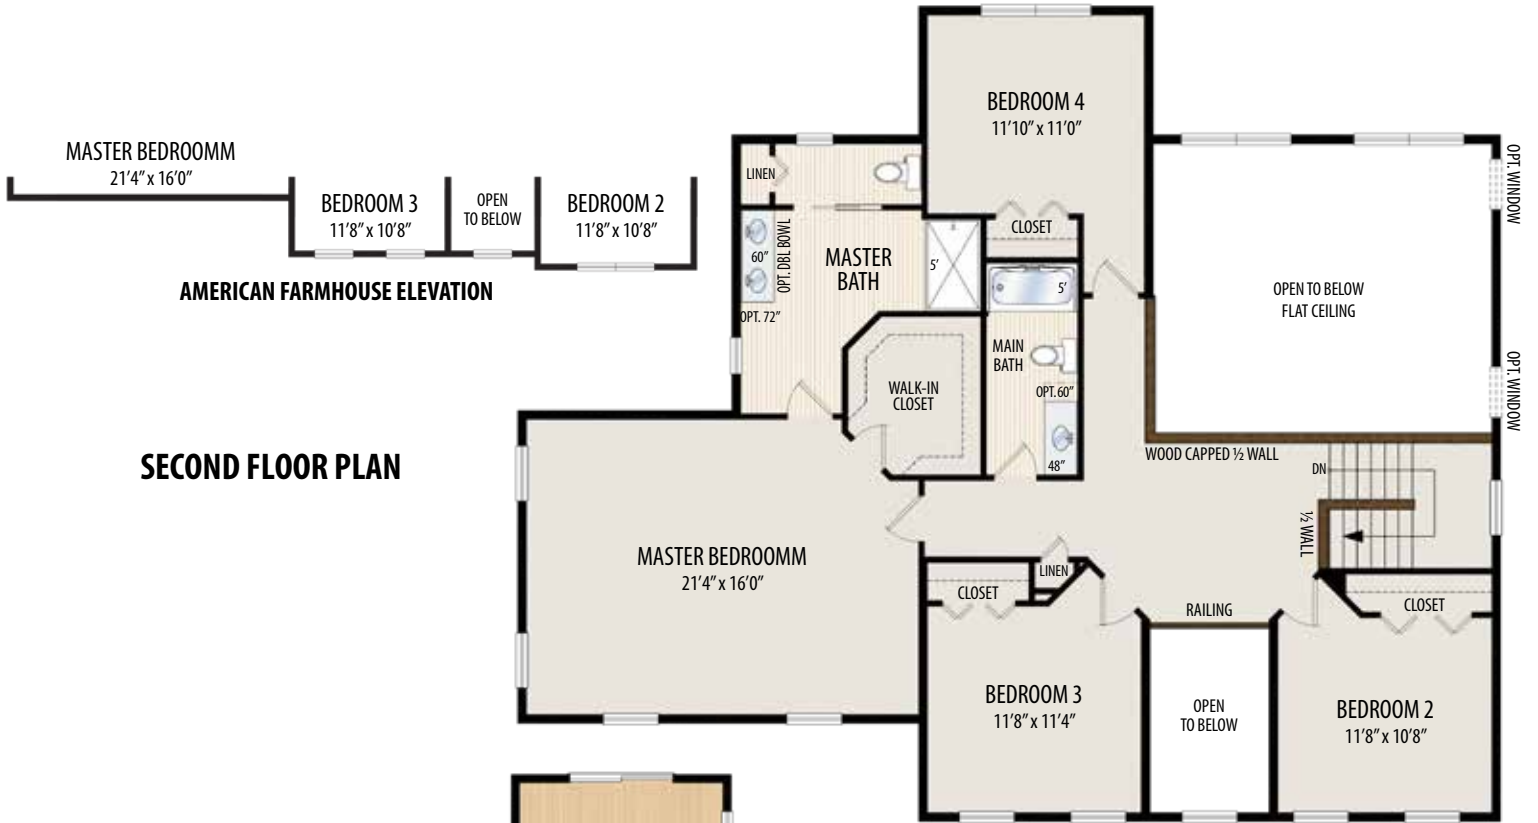

THE PRESTON I
2 Story, 2,801 sq.ft.

COUNTRY MANOR elevation shown.

COUNTRY MANOR

AMERICAN FARMHOUSE

THE PRESTON I

Updated January 13, 2021

2 Story • 2,801 sq.ft • 4 Bedrooms • 2.5 Baths • Dining Room • Study • 2 Car Garage

SECOND FLOOR PLAN

FIRST FLOOR PLAN

AMERICAN FARMHOUSE ELEVATION

COUNTRY MANOR ELEVATION

OPT. SIDE LOAD GARAGE

COUNTRY MANOR ELEVATION

Marketing Disclaimer: The renderings and visual media used in our marketing are for illustrative purposes only. They depict options and upgrades that are available to purchase but may not be included in the standard feature package. For a full list of our models, standard features and available options contact a member of our sales team. All plans and specifications are believed correct at time of publication, however accuracy is not fully guaranteed. All dimensions, sizes, and descriptions shown are approximate. Amedore Homes et al, reserves the right to revise content without notice or obligation.