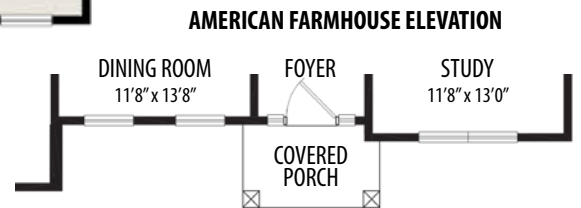

THE PRESTON I
2 Story, 2,801 sq.ft.

COUNTRY MANOR elevation shown.

COUNTRY MANOR

AMERICAN FARMHOUSE

THE PRESTON I

Updated January 13, 2021

2 Story • 2,801 sq.ft • 4 Bedrooms • 2.5 Baths • Dining Room • Study • 2 Car Garage

SECOND FLOOR PLAN

FIRST FLOOR PLAN

AMERICAN FARMHOUSE ELEVATION

COUNTRY MANOR ELEVATION

OPT. SIDE LOAD GARAGE

COUNTRY MANOR ELEVATION

Marketing Disclaimer: The renderings and visual media used in our marketing are for illustrative purposes only. They depict options and upgrades that are available to purchase but may not be included in the standard feature package. For a full list of our models, standard features and available options contact a member of our sales team. All plans and specifications are believed correct at time of publication, however accuracy is not fully guaranteed. All dimensions, sizes, and descriptions shown are approximate. Amedore Homes et al, reserves the right to revise content without notice or obligation.