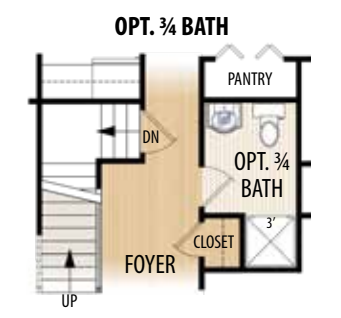

THE BELLE GROVE II
2 Story, 2,883 sq.ft.

AMERICAN FARMHOUSE elevation shown.

AMERICAN FARMHOUSE

THE BELLE GROVE II

2 Story • 2,883 sq.ft. • 4 Bedrooms • 2.5 Baths • Living Room • Dining Room • Study • 2nd Floor Laundry • 2 Car Garage