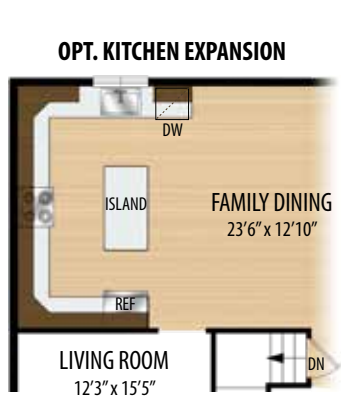

THE BELLE GROVE II
2 Story, 2,883 sq.ft.

AMERICAN FARMHOUSE elevation shown.

AMERICAN FARMHOUSE

THE BELLE GROVE II

2 Story • 2,883 sq.ft. • 4 Bedrooms • 2.5 Baths • Living Room • Dining Room • Study • 2nd Floor Laundry • 2 Car Garage