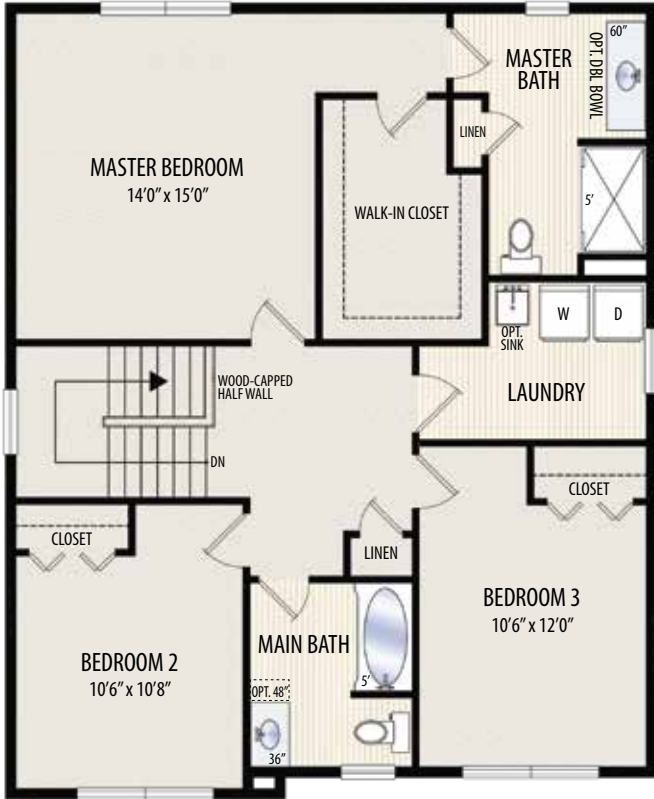

THE GRAMERCY I
2 Story, 2,206 sq.ft.

AMERICAN FARMHOUSE elevation shown with optional first-floor box bay window, and metal accent roofs.

AMERICAN FARMHOUSE

THE GRAMERCY I

Updated March 17, 2021

2 Story • 2,206 sq.ft. • 3 Bedrooms • 2.5 Baths • Living Room / Opt. Study • 2nd Floor Laundry • 2 Car Garage (Opt. 3)

SECOND FLOOR PLAN

FIRST FLOOR PLAN

Marketing Disclaimer: The renderings and visual media used in our marketing are for illustrative purposes only. They depict options and upgrades that are available to purchase but may not be included in the standard feature package. For a full list of our models, standard features and available options contact a member of our sales team. All plans and specifications are believed correct at time of publication, however accuracy is not fully guaranteed. All dimensions, sizes, and descriptions shown are approximate. Amedore Homes et al, reserves the right to revise content without notice or obligation.