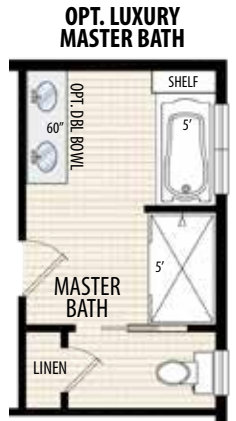

**THE RAVELLO**  
1 Story, 2,201 sq.ft.

**AMERICAN FARMHOUSE** elevation shown.

**AMERICAN FARMHOUSE**

**AMERICAN CRAFTSMAN**

# THE RAVELLO

Updated April 22, 2021

1 Story • 2,201 sq.ft. • 3 Bedrooms • 2.5 Baths • Family Room • Study • 2 Car Garage

**Marketing Disclaimer:** The renderings and visual media used in our marketing are for illustrative purposes only. They depict options and upgrades that are available to purchase but may not be included in the standard feature package. For a full list of our models, standard features and available options contact a member of our sales team. All plans and specifications are believed correct at time of publication, however accuracy is not fully guaranteed. All dimensions, sizes, and descriptions shown are approximate. Amedore Homes et al, reserves the right to revise content without notice or obligation.