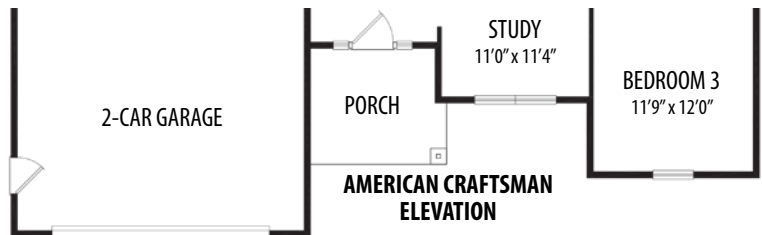

**THE RAVELLO**  
1 Story, 2,201 sq.ft.

**AMERICAN FARMHOUSE** elevation shown.

**AMERICAN FARMHOUSE**

**AMERICAN CRAFTSMAN**

# THE RAVELLO

Updated April 22, 2021

1 Story • 2,201 sq.ft. • 3 Bedrooms • 2.5 Baths • Family Room • Study • 2 Car Garage

**Marketing Disclaimer:** The renderings and visual media used in our marketing are for illustrative purposes only. They depict options and upgrades that are available to purchase but may not be included in the standard feature package. For a full list of our models, standard features and available options contact a member of our sales team. All plans and specifications are believed correct at time of publication, however accuracy is not fully guaranteed. All dimensions, sizes, and descriptions shown are approximate. Amedore Homes et al, reserves the right to revise content without notice or obligation.