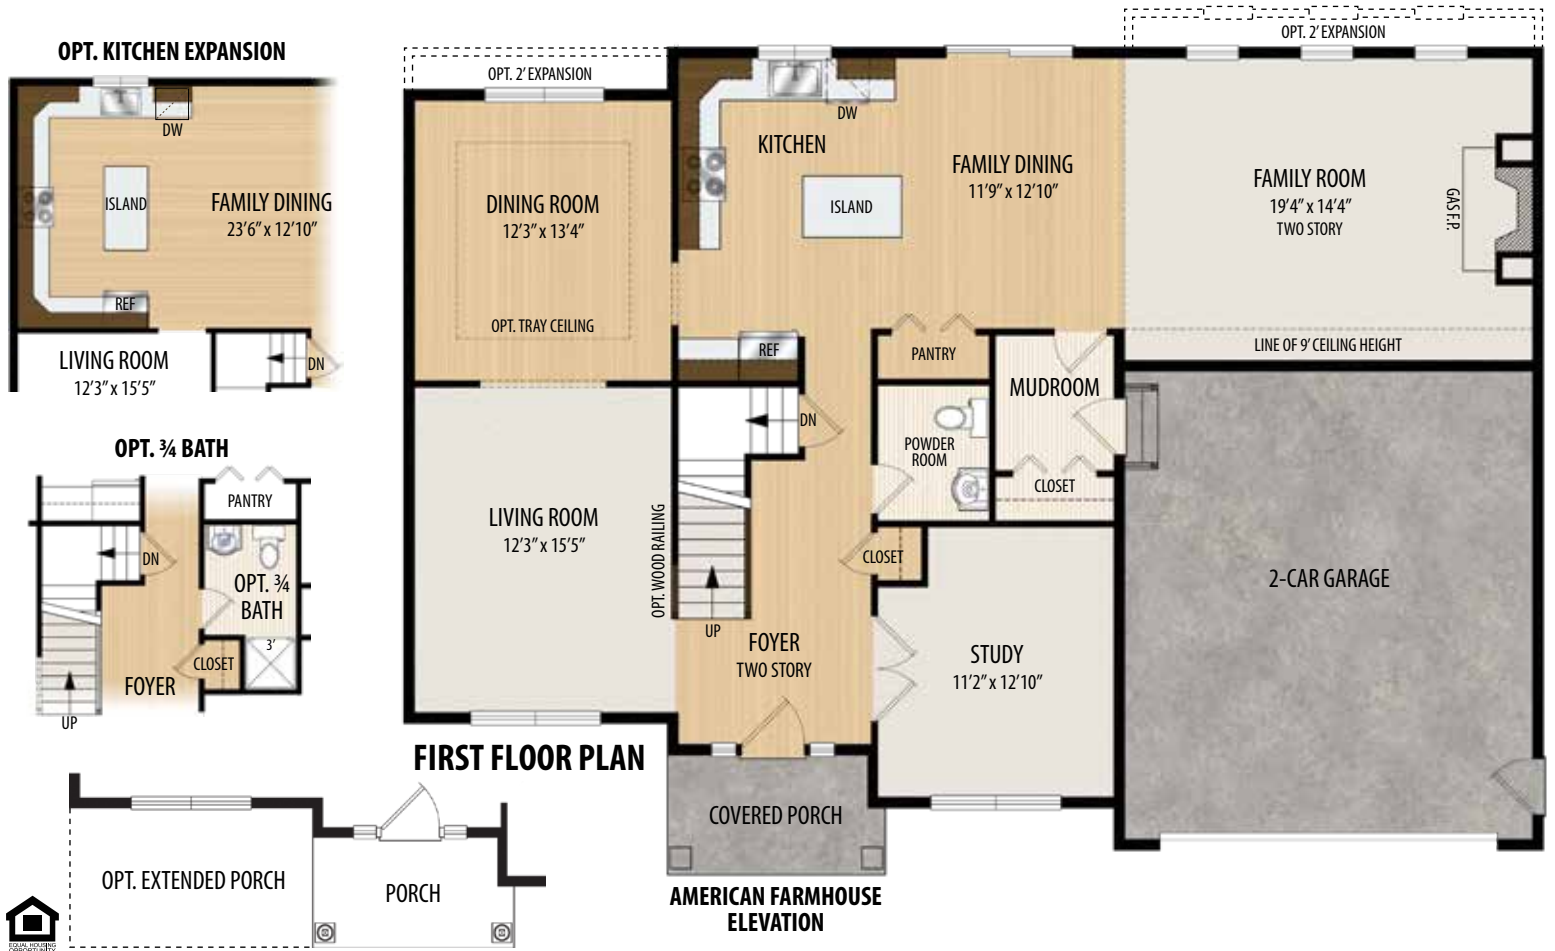

**THE BELLE GROVE II**  
2 Story, 2,883 sq.ft.

AMERICAN FARMHOUSE elevation shown.

AMERICAN FARMHOUSE

# THE BELLE GROVE II

Updated May 4, 2021

2 Story • 2,883 sq.ft. • 4 Bedrooms • 2.5 Baths • Living Room • Dining Room • Study • 2nd Floor Laundry • 2 Car Garage

**Marketing Disclaimer:** The renderings and visual media used in our marketing are for illustrative purposes only. They depict options and upgrades that are available to purchase but may not be included in the standard feature package. For a full list of our models, standard features and available options contact a member of our sales team. All plans and specifications are believed correct at time of publication, however accuracy is not fully guaranteed. All dimensions, sizes, and descriptions shown are approximate. Amedore Homes et al, reserves the right to revise content without notice or obligation.