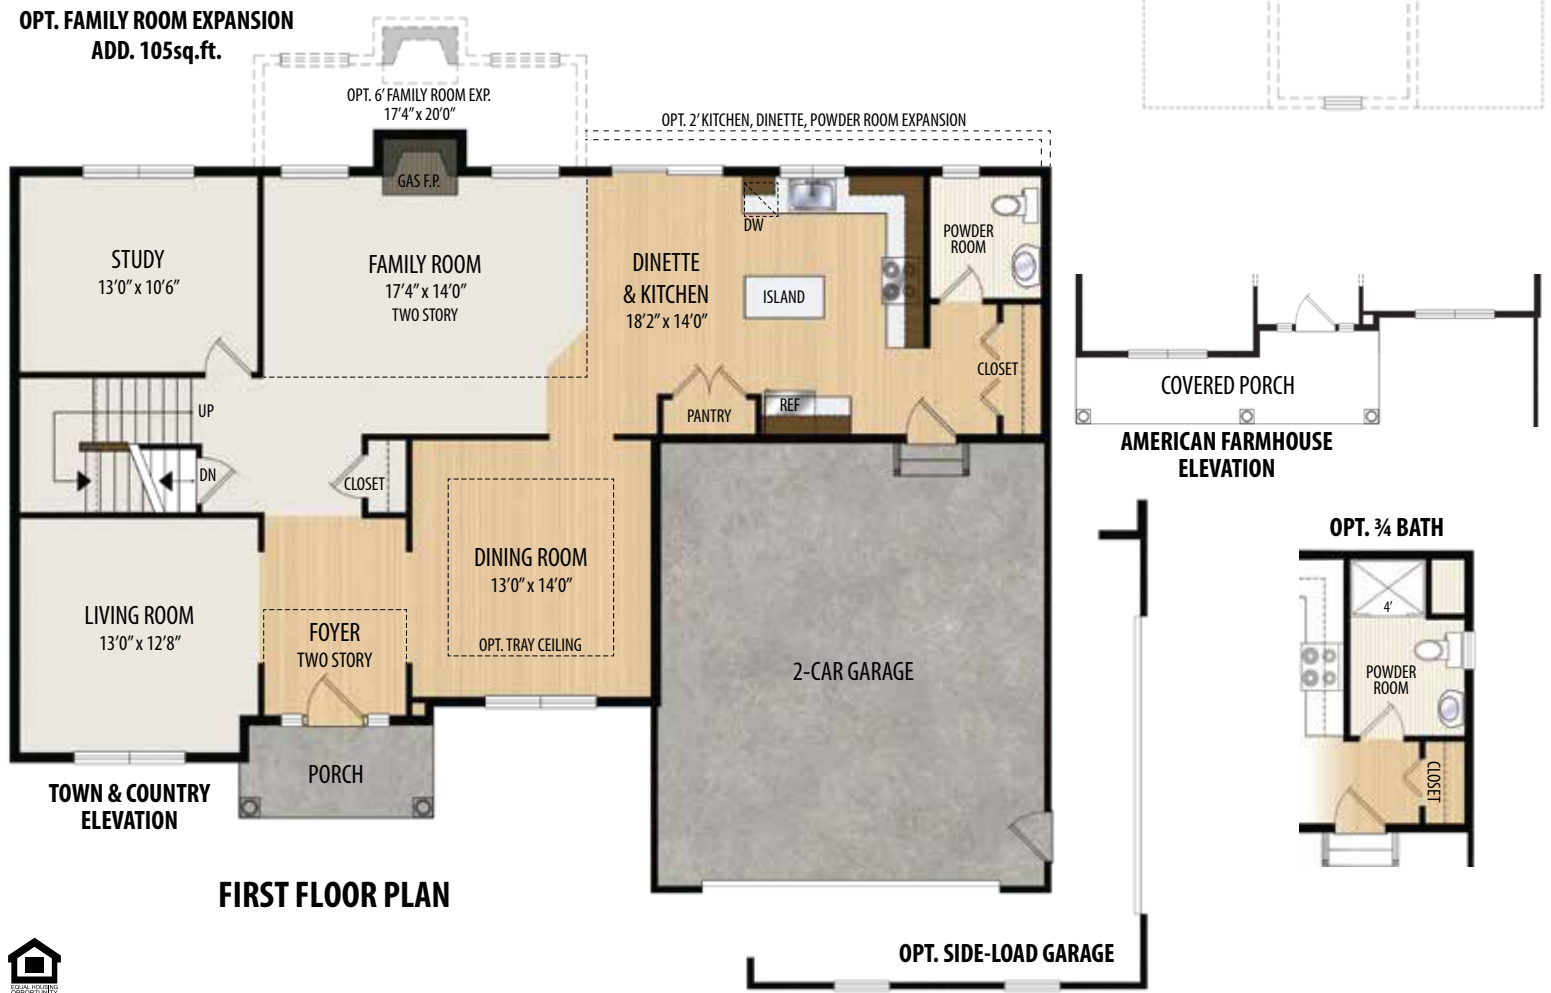

**THE CAMBRIDGE**  
2 Story, 2,766 sq.ft.

TOWN & COUNTRY elevation shown.

TOWN & COUNTRY

AMERICAN FARMHOUSE

# THE CAMBRIDGE

Updated October 7, 2021

2 Story • 2,766 sq.ft. • 4 Bedrooms • 2.5 Baths • Living Room • Dining Room • Study • 2nd Floor Laundry • 2 Car Garage

**Marketing Disclaimer:** The renderings and visual media used in our marketing are for illustrative purposes only. They depict options and upgrades that are available to purchase but may not be included in the standard feature package. For a full list of our models, standard features and available options contact a member of our sales team. All plans and specifications are believed correct at time of publication, however accuracy is not fully guaranteed. All dimensions, sizes, and descriptions shown are approximate. Amedore Homes et al, reserves the right to revise content without notice or obligation.