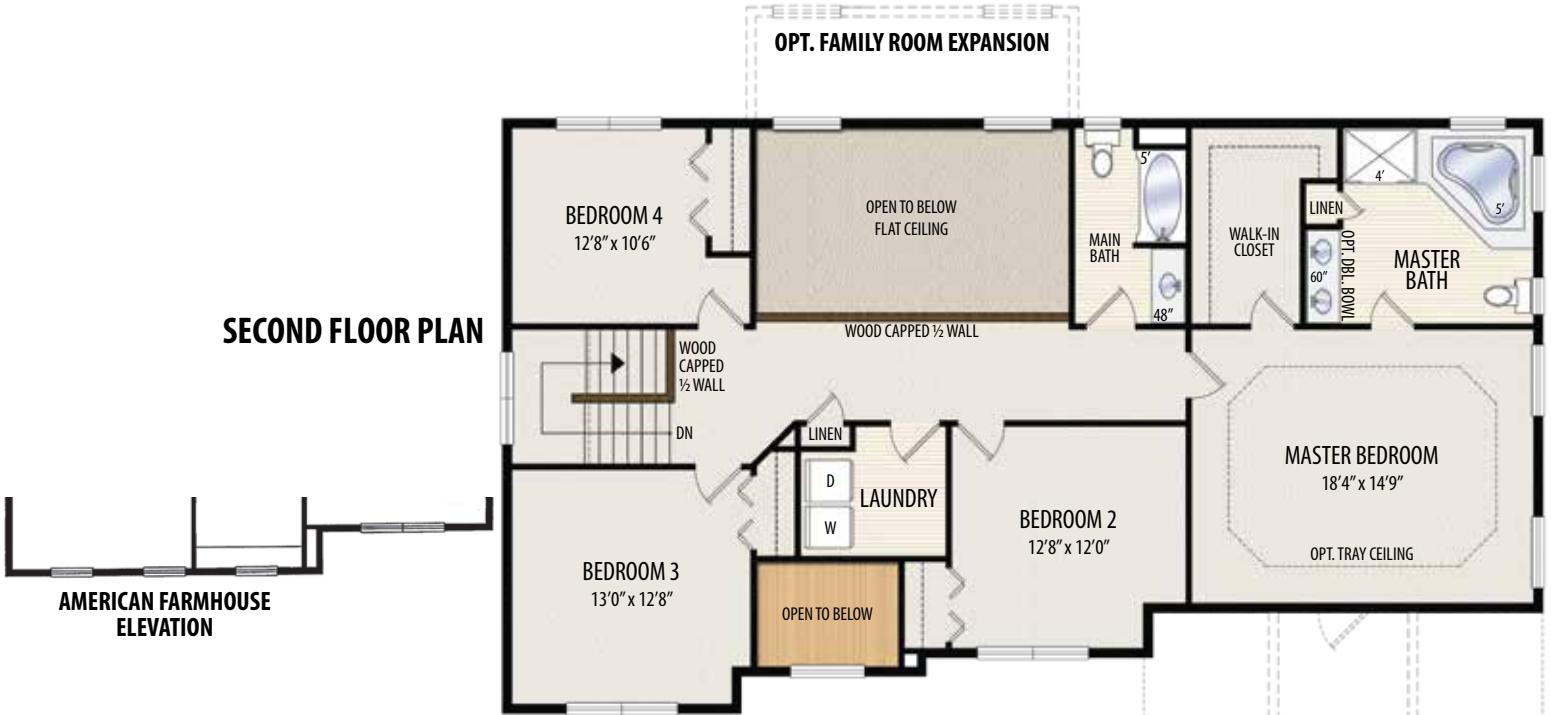

**THE CAMBRIDGE**  
2 Story, 2,766 sq.ft.

TOWN & COUNTRY elevation shown.

TOWN & COUNTRY

AMERICAN FARMHOUSE

# THE CAMBRIDGE

Updated October 7, 2021

2 Story • 2,766 sq.ft. • 4 Bedrooms • 2.5 Baths • Living Room • Dining Room • Study • 2nd Floor Laundry • 2 Car Garage

**Marketing Disclaimer:** The renderings and visual media used in our marketing are for illustrative purposes only. They depict options and upgrades that are available to purchase but may not be included in the standard feature package. For a full list of our models, standard features and available options contact a member of our sales team. All plans and specifications are believed correct at time of publication, however accuracy is not fully guaranteed. All dimensions, sizes, and descriptions shown are approximate. Amedore Homes et al, reserves the right to revise content without notice or obligation.