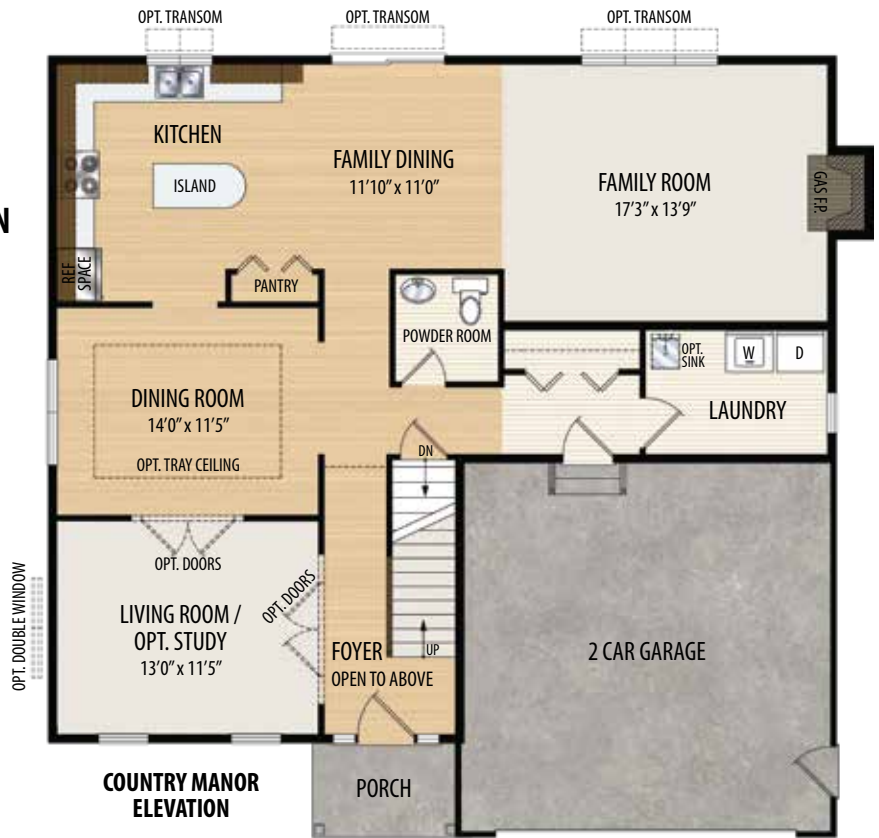

**THE CYPRESS I**  
2 Story, 2,452 sq.ft.

COUNTRY MANOR elevation shown.

COUNTRY MANOR

AMERICAN FARMHOUSE

# THE CYPRESS I

Updated September 25, 2021

2 Story • 2,452 sq.ft. • 4 Bedrooms • 2.5 Baths • Dining Room • Living Room / Opt. Study • Opt. Sunroom • 2 Car Garage

**SECOND FLOOR PLAN**

**FIRST FLOOR PLAN**

**COUNTRY MANOR ELEVATION**

**Marketing Disclaimer:** The renderings and visual media used in our marketing are for illustrative purposes only. They depict options and upgrades that are available to purchase but may not be included in the standard feature package. For a full list of our models, standard features and available options contact a member of our sales team. All plans and specifications are believed correct at time of publication, however accuracy is not fully guaranteed. All dimensions, sizes, and descriptions shown are approximate. Amedore Homes et al, reserves the right to revise content without notice or obligation.