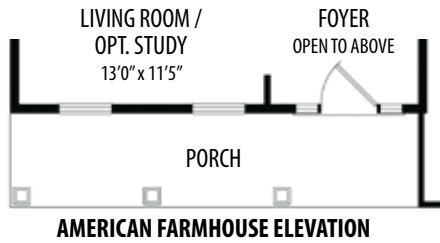

**THE CYPRESS I**  
2 Story, 2,452 sq.ft.

COUNTRY MANOR elevation shown.

COUNTRY MANOR

AMERICAN FARMHOUSE

# THE CYPRESS I

Updated September 25, 2021

2 Story • 2,452 sq.ft. • 4 Bedrooms • 2.5 Baths • Dining Room • Living Room / Opt. Study • Opt. Sunroom • 2 Car Garage

**SECOND FLOOR PLAN**

**FIRST FLOOR PLAN**