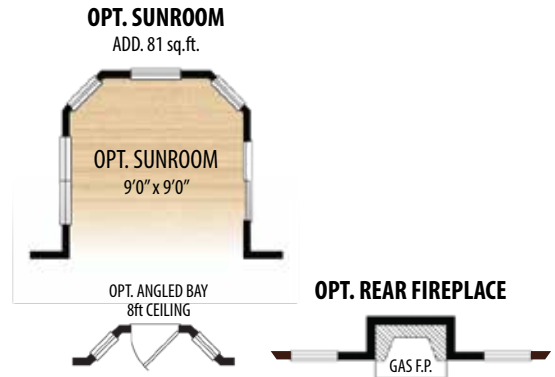

**THE CYPRESS I**  
2 Story, 2,452 sq.ft.

COUNTRY MANOR elevation shown.

COUNTRY MANOR

AMERICAN FARMHOUSE

# THE CYPRESS I

Updated September 25, 2021

2 Story • 2,452 sq.ft. • 4 Bedrooms • 2.5 Baths • Dining Room • Living Room / Opt. Study • Opt. Sunroom • 2 Car Garage

**SECOND FLOOR PLAN**

**FIRST FLOOR PLAN**